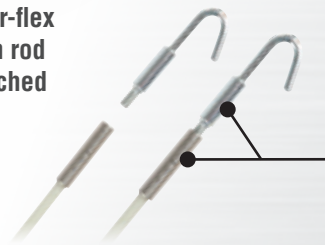


GLOW FISH TAPE

Fully removable 20-foot glow tape
for increased functionality

Patent Pending

KLEIN
TOOLS

GLOW FISH TAPE

Klein Tools' first fully glow-in-the-dark fish tape. The unique clear case permits ambient light to easily charge the glow tape and tip, providing a bright glow for use in low light. The fiberglass tape is fully removable from case for wall cavity, drop ceiling, and conduit pass through feeding. The anchor end features a stainless-steel fish rod connector for use with our fish rod accessories, allowing this fish tape to also function as a super-flex glow rod. An optimal fish tape for installing wire or cable behind walls and ceilings, in short box-to-box runs and branch circuits, or in flexible tubing. This fish tape's compact size makes it a great addition to your everyday tool bag.

EASILY SPOT THE GLOW, BULLET TIP

FULLY REMOVABLE FROM CASE FOR MORE VERSATILE APPLICATION

Doubles as a super-flex glow rod when fish rod attachment is attached

Glow-in-the-dark, 20-Foot fiberglass fish tape

Narrow, glow-in-the-dark eyelet tip for easy feeding

Durable case and handle offer superior impact resistance

Alignment mark on case makes for easy re-installation into housing

Fish tape anchor

Clear housing allows tape to charge in the case

© 2020 Klein Tools, Inc.
Lincolnshire, IL 60069
82932 Rev. 10/20 A

Cat. No.	UPC 0-92644+	Description	Dimensions
50550	50550-8	20' Glow Fish Tape - Removable glow-in-the-dark fiberglass tape and tip	1.2" x 7.6" x 8.8" (3.0 x 19.2 x 22.4 cm)