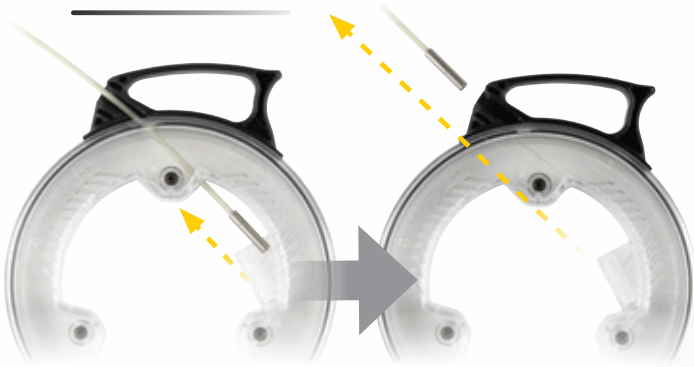


GLOW FISH TAPE

Fully removable 20-foot glow tape
for increased functionality

Patent Pending

KLEIN
TOOLS

GLOW FISH TAPE

Klein Tools' first fully glow-in-the-dark fish tape. The unique clear case permits ambient light to easily charge the glow tape and tip, providing a bright glow for use in low light. The fiberglass tape is fully removable from case for wall cavity, drop ceiling, and conduit pass through feeding. The anchor end features a stainless-steel fish rod connector for use with our fish rod accessories, allowing this fish tape to also function as a super-flex glow rod. An optimal fish tape for installing wire or cable behind walls and ceilings, in short box-to-box runs and branch circuits, or in flexible tubing. This fish tape's compact size makes it a great addition to your everyday tool bag.

EASILY SPOT THE GLOW, BULLET TIP

FULLY REMOVABLE FROM CASE FOR MORE VERSATILE APPLICATION

Doubles as a super-flex glow rod when fish rod attachment is attached

Glow-in-the-dark, 20-Foot fiberglass fish tape

Narrow, glow-in-the-dark eyelet tip for easy feeding

Durable case and handle offer superior impact resistance

Alignment mark on case makes for easy re-installation into housing

Fish tape anchor

Clear housing allows tape to charge in the case

© 2020 Klein Tools, Inc.
Lincolnshire, IL 60069
82932 Rev. 10/20 A

Cat. No.	UPC 0-92644+	Description	Dimensions
50550	50550-8	20' Glow Fish Tape - Removable glow-in-the-dark fiberglass tape and tip	1.2" x 7.6" x 8.8" (3.0 x 19.2 x 22.4 cm)