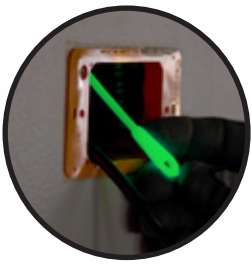


GLOW FISH TAPE

Fully removable 20-foot glow tape
for increased functionality

Patent Pending

KLEIN
TOOLS

GLOW FISH TAPE

Klein Tools' first fully glow-in-the-dark fish tape. The unique clear case permits ambient light to easily charge the glow tape and tip, providing a bright glow for use in low light. The fiberglass tape is fully removable from case for wall cavity, drop ceiling, and conduit pass through feeding. The anchor end features a stainless-steel fish rod connector for use with our fish rod accessories, allowing this fish tape to also function as a super-flex glow rod. An optimal fish tape for installing wire or cable behind walls and ceilings, in short box-to-box runs and branch circuits, or in flexible tubing. This fish tape's compact size makes it a great addition to your everyday tool bag.

EASILY SPOT THE GLOW, BULLET TIP

FULLY REMOVABLE FROM CASE FOR MORE VERSATILE APPLICATION

Doubles as a super-flex glow rod when fish rod attachment is attached

Glow-in-the-dark, 20-Foot fiberglass fish tape

Narrow, glow-in-the-dark eyelet tip for easy feeding

Durable case and handle offer superior impact resistance

Alignment mark on case makes for easy re-installation into housing

Fish tape anchor

Clear housing allows tape to charge in the case