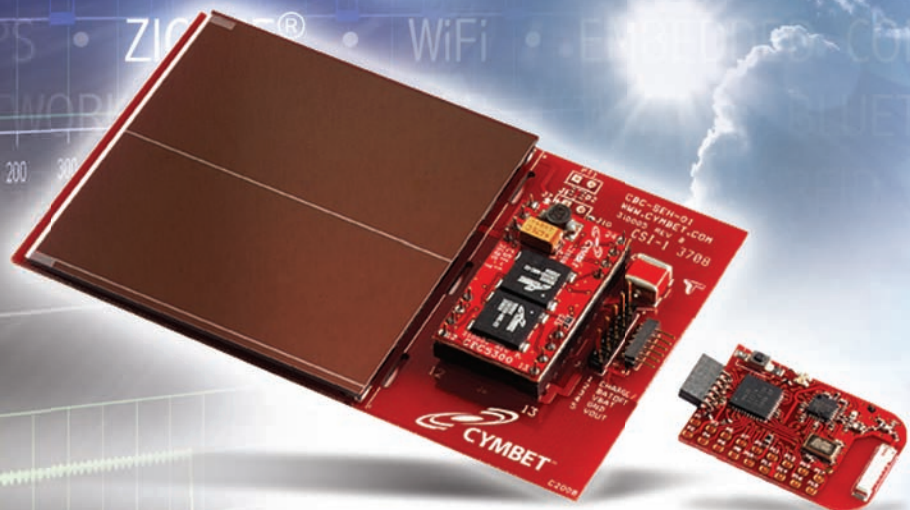

The Newest Embedded Tools

WORK • WLAN • BLUETOOTH™ • ZIGBEE®
EMBEDDED CONTROL • WLAN • NETWORK
RFID • WiFi • USB • BLUETOOTH™ • ZIGBEE®
WLAN • NETWORK • USB • RFID • WLAN
BLUETOOTH™ • EMBEDDED CONTROL • NETWORK
RFID • USB • WLAN • GPS • BLUETOOTH™
BLUETOOTH™ • ZIGBEE® • USB • NETWORK
RFID • USB • WLAN • BLUETOOTH™ • WiFi
GPS • ZIGBEE® • WiFi • EMBEDDED CONTROL • NETWORK

 **TEXAS INSTRUMENTS**
Authorized Distributor

Solar Energy Harvesting Development Tool:
eZ430-RF2500-SEH
www.mouser.com/ti_ez430_rf2500_seh/

New Products from:

 **MICROCHIP**

MPLAB PICkit 3 Debug Express
[www.mouser.com/
PICkit3debugexpress](http://www.mouser.com/PICkit3debugexpress)