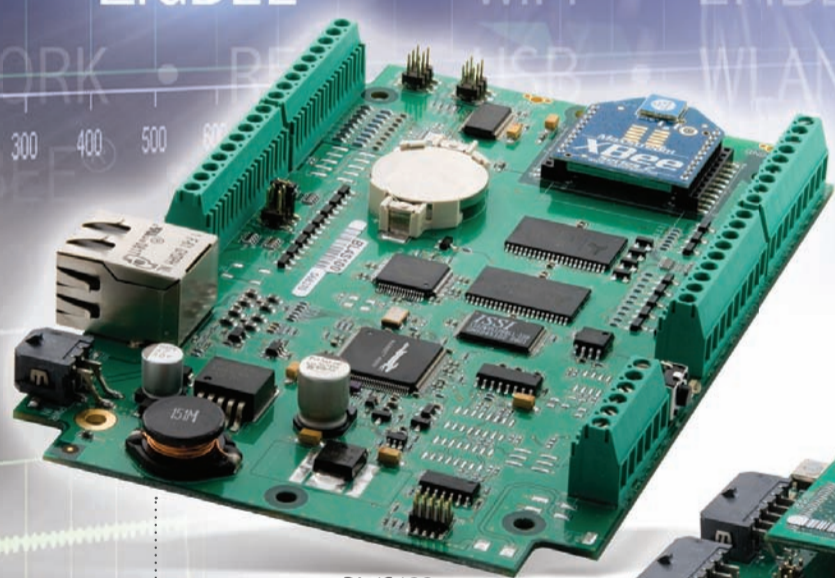

# The Newest Embedded Technologies

WORK • WLAN • BLUETOOTH™ • GPS  
 S • EMBEDDED CONTROL • WLAN • NETWORK  
 ID • WiFi • USB • BLUETOOTH™ • ZIGBEE®  
 S • WLAN • NETWORK • USB • RFID • WLAN  
 UETOOTH™ • EMBEDDED CONTROL • NETWORK  
 RFID • USB • WLAN • GPS • BLUETOOTH™  
 BLUETOOTH™ • ZIGBEE® • USB • NETWORK  
 RFID • USB • WLAN • BLUETOOTH™ • WiFi  
 PS • ZIGBEE® • WiFi • EMBEDDED CONTROL  
 TWORK • RFID • USB • WLAN • BLUETOOTH™ • RFID

BL45100

BL45200

BL45100 & BL45200 ZigBee enabled Ethernet Gateway  
[www.mouser.com/Rabbit\\_SBC/](http://www.mouser.com/Rabbit_SBC/)

[www.mouser.com](http://www.mouser.com)

Over A Million Products Online

## New Products from:

TEXAS INSTRUMENTS  
 Authorized Distributor

Solar Energy Harvesting Development Tool: eZ430-RF2500-SEH  
[www.mouser.com/ti\\_ez430\\_rf2500\\_seh](http://www.mouser.com/ti_ez430_rf2500_seh)