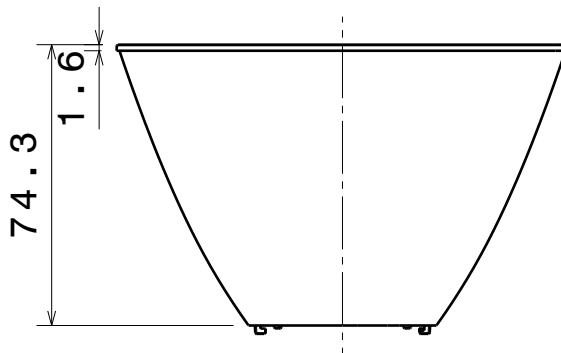

Ø 39

Bottom view
Scale: 1:2

3

3

Isometric view
Scale: 1:2

2

2

Front view
Scale: 1:2

Tolerances if not otherwise shown
According to DIN ISO 2768-1
Linear measures:
Up to 30mm class M, otherwise class C.
According to DIN ISO 2768-2
Form and position: class L

Ledil Oy
Salorankatu 10
FIN 24240 SALO
Finland

THIRD ANGLE PROJECTION:

DRAWING TITLE

Angela-B

This drawing is the property
of LEDiL Oy. It may not be
reproduced, copied or
communicated without a written
agreement with LEDiL Oy."

SIZE PART NUMBER

A4

-

SCALE 1:2 WEIGHT