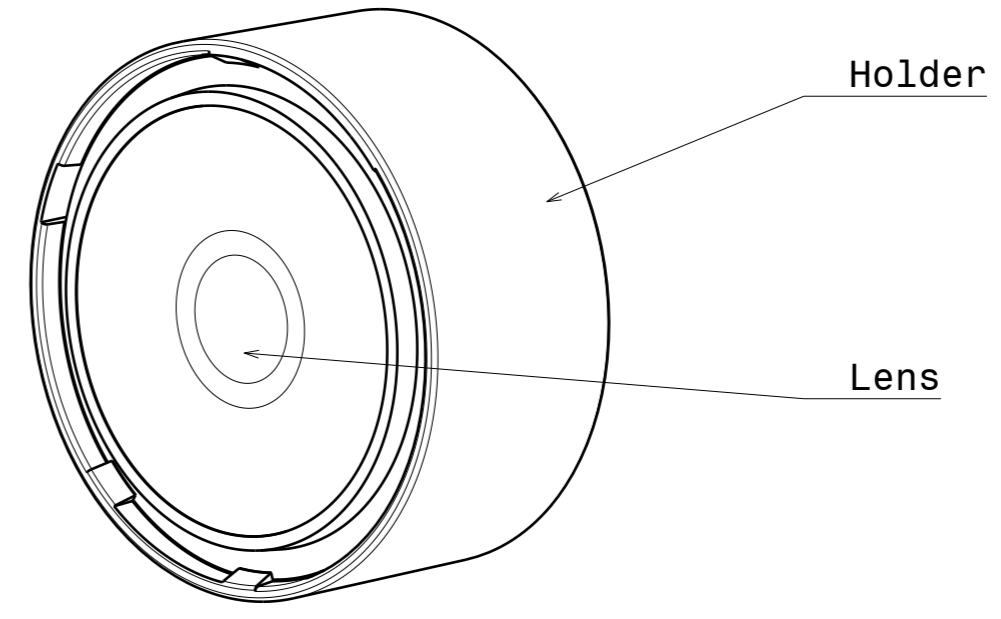

H G F E D C B A

INDEX	PART NO	MATERIAL	COLOUR
1	Holder	PC	Black
2	Lens	PMMA	Clear
3	Tape	-	Black

Tolerances if not otherwise shown According to DIN ISO 2768-1 Linear measures: class C According to DIN ISO 2768-2 Form and position: class L		 Ledil Oy Salorankatu 10 FIN 24240 SALO Finland	
THIRD ANGLE PROJECTION: 		DRAWING TITLE CA14403_EVA-0	
This drawing is the property of LEDiL Oy. It may not be reproduced, copied or communicated without a written agreement with LEDiL Oy.		SIZE A3	PART NUMBER CA14403
SCALE 2:1		WEIGHT -	SHEET 1/1