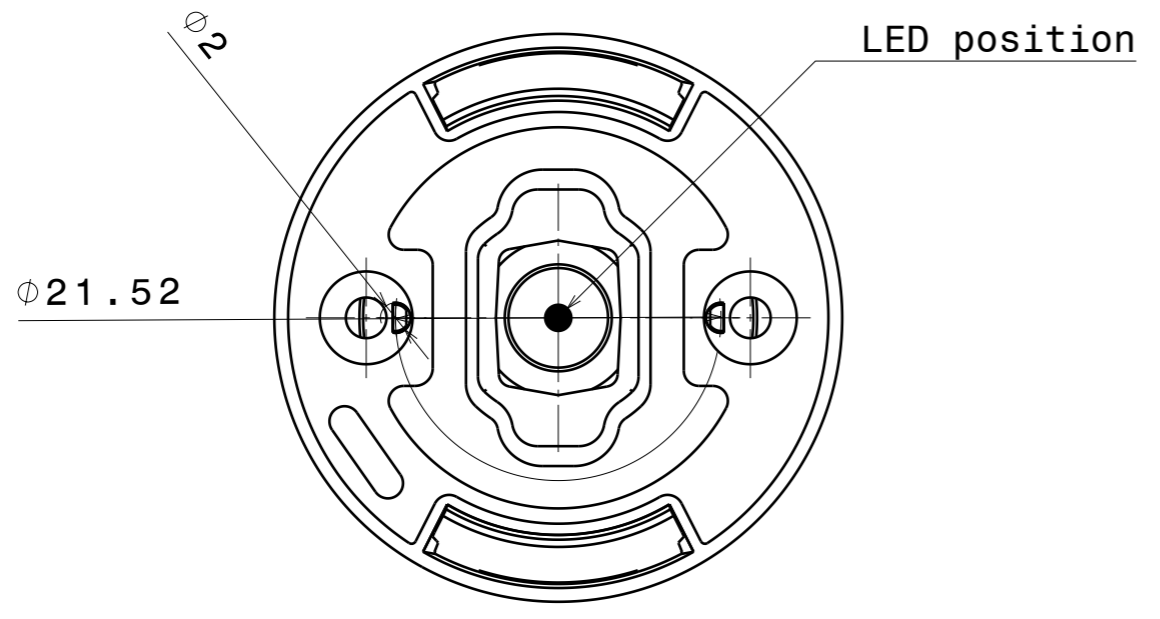

H G F E D C B A

INDEX	PART NO	MATERIAL	COLOUR
1	Holder	PC	Black
2	Lens	PMMA	Clear
3	Tape	-	Black

Tolerances if not otherwise shown According to DIN ISO 2768-1 Linear measures: class C According to DIN ISO 2768-2 Form and position: class L		 Ledil Oy Salorankatu 10 FIN 24240 SALO Finland	
THIRD ANGLE PROJECTION: 		DRAWING TITLE CA14403_EVA-0	
This drawing is the property of LEDiL Oy. It may not be reproduced, copied or communicated without a written agreement with LEDiL Oy.		SIZE A3	PART NUMBER CA14403
SCALE 2:1		WEIGHT -	SHEET 1/1