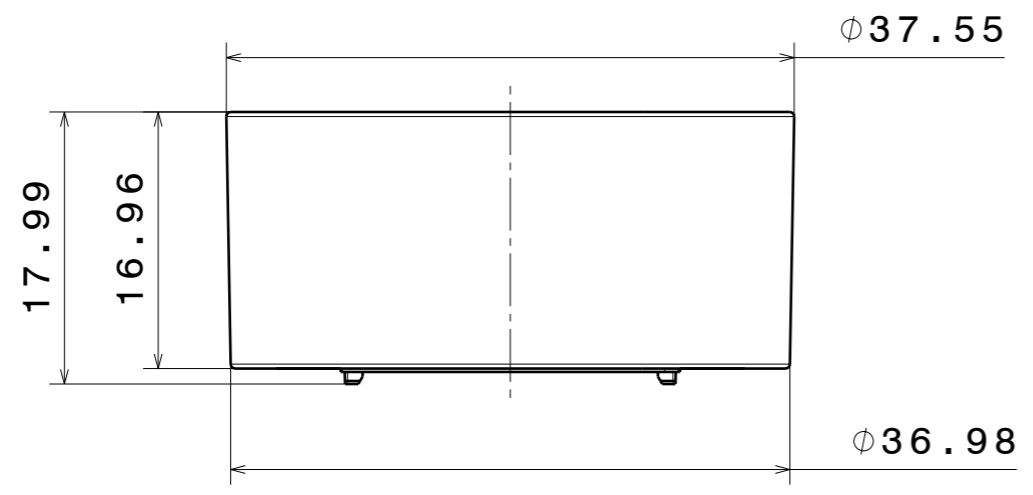

H G F E D C B A

INDEX	PART NO	MATERIAL	COLOUR
1	Holder	PC	Black
2	Lens	PMMA	Clear
3	Tape	-	Black

Tolerances if not otherwise shown According to DIN ISO 2768-1 Linear measures: class C According to DIN ISO 2768-2 Form and position: class L		 Ledil Oy Salorankatu 10 FIN 24240 SALO Finland	
THIRD ANGLE PROJECTION: 		DRAWING TITLE CA14403_EVA-0	
This drawing is the property of LEDiL Oy. It may not be reproduced, copied or communicated without a written agreement with LEDiL Oy.		SIZE A3	PART NUMBER CA14403
SCALE 2:1		WEIGHT -	SHEET 1/1