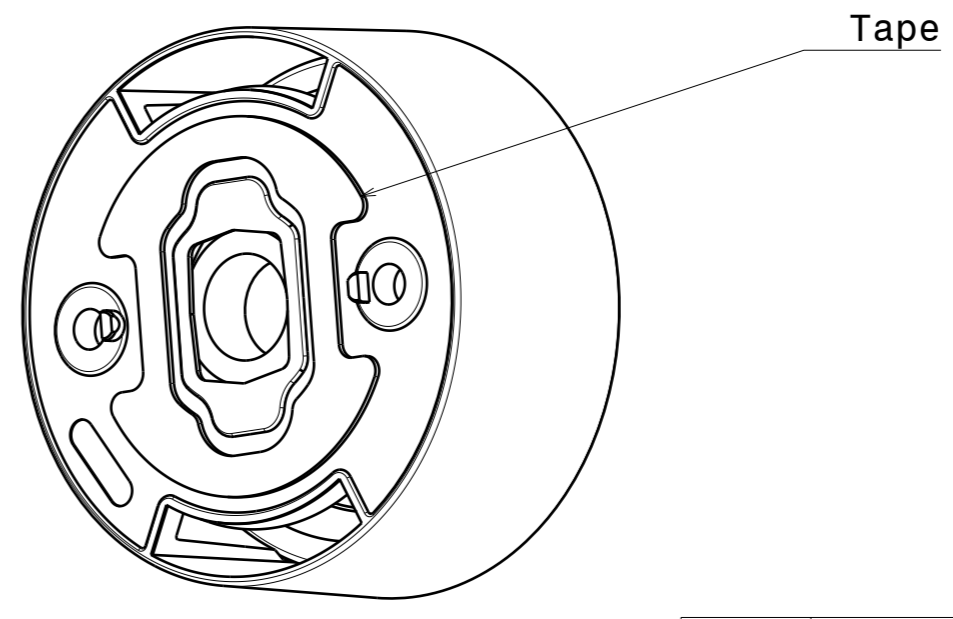

H G F E D C B A

INDEX	PART NO	MATERIAL	COLOUR
1	Holder	PC	Black
2	Lens	PMMA	Clear
3	Tape	-	Black

Tolerances if not otherwise shown According to DIN ISO 2768-1 Linear measures: class C According to DIN ISO 2768-2 Form and position: class L		 Ledil Oy Salorankatu 10 FIN 24240 SALO Finland	
THIRD ANGLE PROJECTION: 		DRAWING TITLE CA14403_EVA-0	
This drawing is the property of LEDiL Oy. It may not be reproduced, copied or communicated without a written agreement with LEDiL Oy.		SIZE A3	PART NUMBER CA14403
SCALE 2:1		WEIGHT -	SHEET 1/1