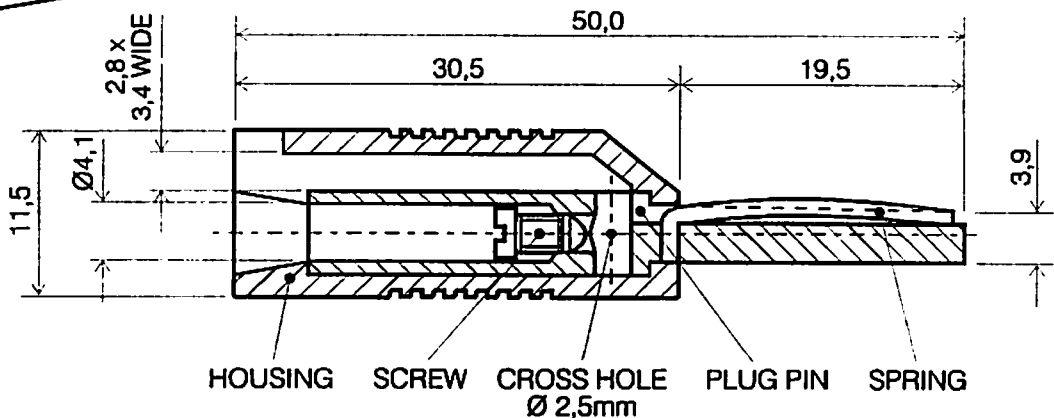

**STACKABLE PLUG**

**PRODUCT SPECIFICATION**

Sheet No. **PS 0269**

Date : 23.11.94

Issue No. 5 (08.11.95)

Sheet 1 of 1

Signature

Deltron Part No. **553 SERIES**

**Dimensions**

DIMENSIONS IN MILLIMETRES

**Description**

A 4mm plug at the front and 4mm socket at the rear provides a reliable in-line stacking facility. The lead wire is clamped securely in position by the screw located inside the plug. The pliable PVC housing comes in various colours (see below).

COLOUR	ORDER CODE
Black	553-0100
Blue	553-0200
Brown	553-0300
Green	553-0400
Red	553-0500
White	553-0600
Yellow	553-0700

**Features**

**MATERIALS**

HOUSING	: PVC C36/20
SCREW	: Brass, bright nickel plated
PLUG PIN	: Brass, bright nickel plated
SPRING	: Spring Steel