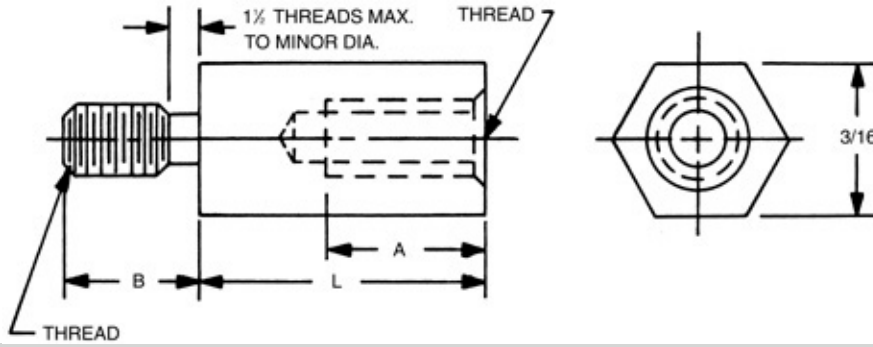

# 3/16 HEX MALE-FEMALE STANDOFFS

RAF

Order Code:  (code is blank)

<<<

>>>

Contents

Finishes:

select a finish

Quote

[\[How to create part numbers\]](#)

[\[Material Specifications\]](#)

SELECT	PART NO.	LENGTH
<input type="radio"/>	4500A	5/32
<input type="radio"/>	4500	3/16
<input type="radio"/>	4500T	7/32
<input type="radio"/>	4501	1/4
<input type="radio"/>	4501T	9/32
<input type="radio"/>	4502	5/16
<input type="radio"/>	4502T	11/32
<input type="radio"/>	4503	3/8
<input type="radio"/>	4503T	13/32
<input type="radio"/>	4504	7/16
<input type="radio"/>	4504T	15/32
<input type="radio"/>	4505	1/2
<input type="radio"/>	4505T	17/32
<input type="radio"/>	4506	9/16
<input type="radio"/>	4506T	19/32
<input type="radio"/>	4507	5/8
<input type="radio"/>	4507T	21/32
<input type="radio"/>	4508	11/16
<input type="radio"/>	4508T	23/32

### THREAD LENGTH CODE

THREAD	A	B
2-56	3/16	5/32
4-40	1/4	3/16
6-32	3/8	1/4

In short lengths, "A" will be tapped to maximum depth

Select	CODE	MATERIAL	RoHS
<input type="radio"/>	AL	ALUMINUM	YES
<input type="radio"/>	B	BRASS	YES
<input type="radio"/>	SS	STAINLESS STEEL	YES
<input type="radio"/>	S	STEEL	YES
<input type="radio"/>	N	NYLON	YES