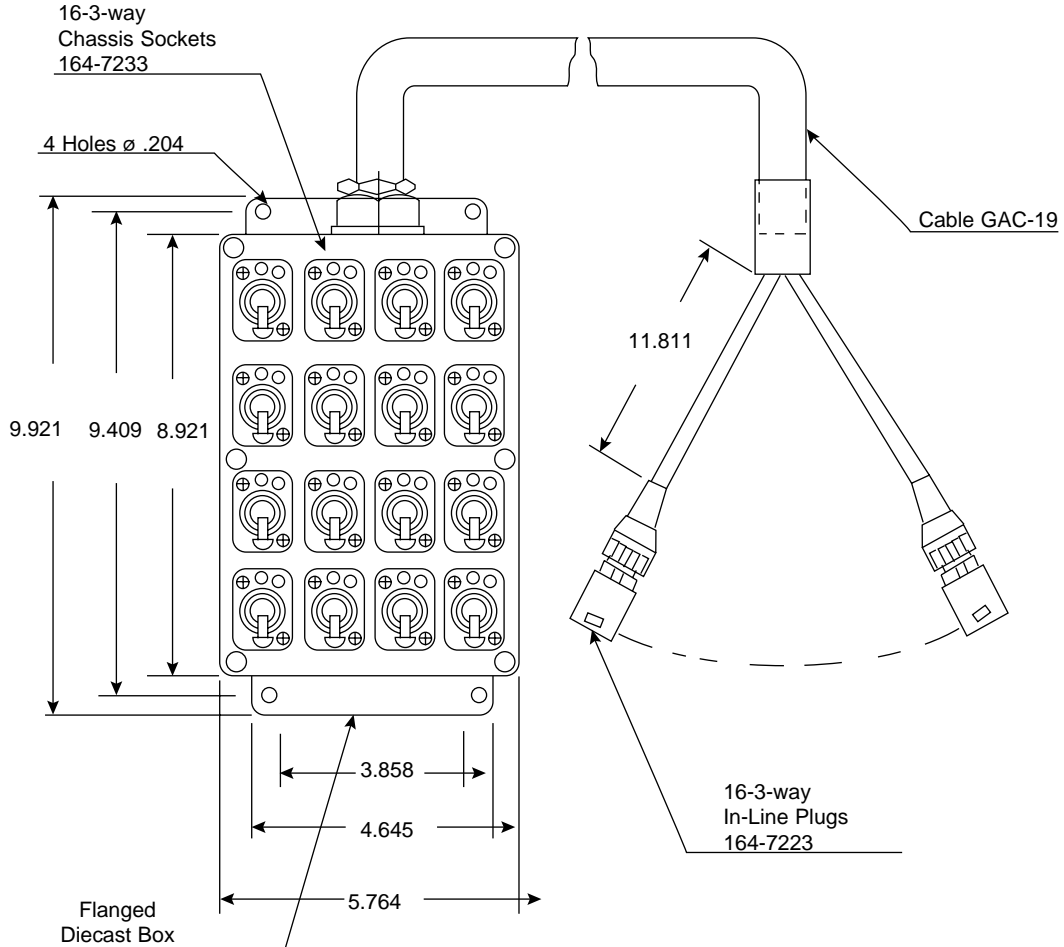

Dimensions (In.)

Specifications:

Pre-wired multiway professional audio stage box ideal for neat cabling between multiple microphone, (audio points) and mixing consoles, amplifiers etc.

- Diecast aluminium box mounted with female 3 pin XLR chassis connectors. (164-7233)
- Super-flexible Gotham multicore audio cable. (178-1764M)
- Free end terminated in robust diecast male XLR connectors. (174-7223)
- Box and connectors finished in non-reflective matt black.
- Flanged box with fixing holes.
- Color coded button and collars available